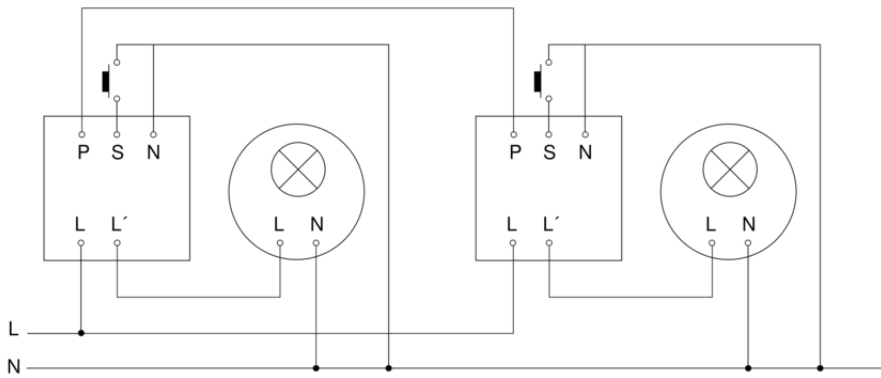

Presence Switch - Professional Line

IR 180

COM1 - white

EAN 4007841 029944

Article number 029944

IR 180

COM1 - white
EAN 4007841 029944
Article number 029944

Master circuit diagram

Master/master interconnection circuit diagram

IR 180

COM1 - white
EAN 4007841 029944
Article number 029944

Master/slave interconnection circuit diagram