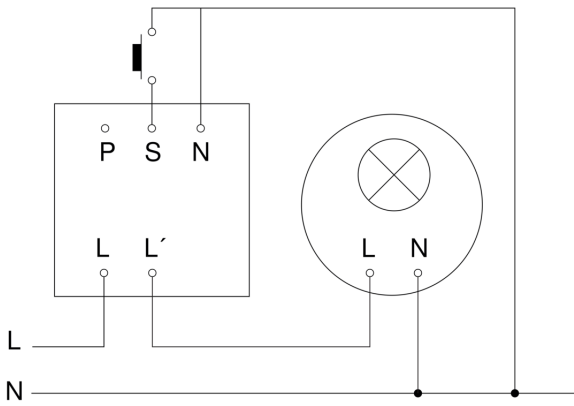

Presence Switch - Professional Line

IR 180

COM1 - white

EAN 4007841 029944

Article number 029944

IR 180

COM1 - white
EAN 4007841 029944
Article number 029944

Master circuit diagram

Master/master interconnection circuit diagram

IR 180

COM1 - white
EAN 4007841 029944
Article number 029944

Master/slave interconnection circuit diagram